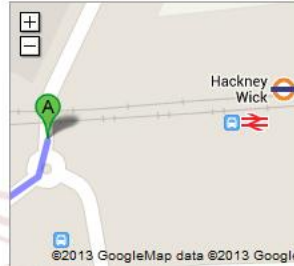

Britain Loves Bikes

HOW TO GET TO US FROM
« HACKNEY WICK OVERGROUND STATION »

WALLIS ROAD

1. Head **south** on Wallis Rd toward Wallis Rd
Go through 1 roundabout
About 2 mins

2. Turn **left** onto Rothbury Rd
About 57 secs

3. At the roundabout, take the **1st** exit onto Wansbeck Rd
About 5 mins

4. At the roundabout, take the **2nd** exit onto Dace Rd
About 2 mins

DACE ROAD / SMEED ROAD

go 479 ft
total 479 ft

go 259 ft
total 0.1 mi