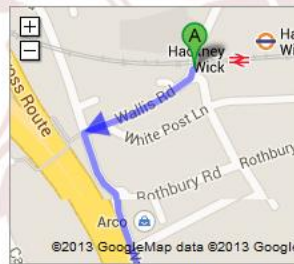

Britain Loves Bikes

HOW TO GET TO US FROM
« HACKNEY WICK OVERGROUND STATION »

WALLIS ROAD

1. Head **south** on Wallis Rd toward Wallis Rd
Go through 1 roundabout
About 2 mins

2. Turn **left** onto Rothbury Rd
About 57 secs

3. At the roundabout, take the **1st** exit onto Wansbeck Rd
About 5 mins

4. At the roundabout, take the **2nd** exit onto Dace Rd
About 2 mins

DACE ROAD / SMEED ROAD

go 479 ft
total 479 ft

go 259 ft
total 0.1 mi