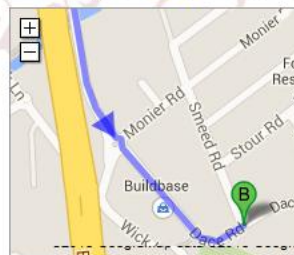

Britain Loves Bikes

HOW TO GET TO US FROM
« HACKNEY WICK OVERGROUND STATION »

WALLIS ROAD

1. Head **south** on Wallis Rd toward Wallis Rd
Go through 1 roundabout
About 2 mins

2. Turn **left** onto Rothbury Rd
About 57 secs

3. At the roundabout, take the **1st** exit onto Wansbeck Rd
About 5 mins

4. At the roundabout, take the **2nd** exit onto Dace Rd
About 2 mins

DACE ROAD / SMEED ROAD

go 479 ft
total 479 ft

go 259 ft
total 0.1 mi